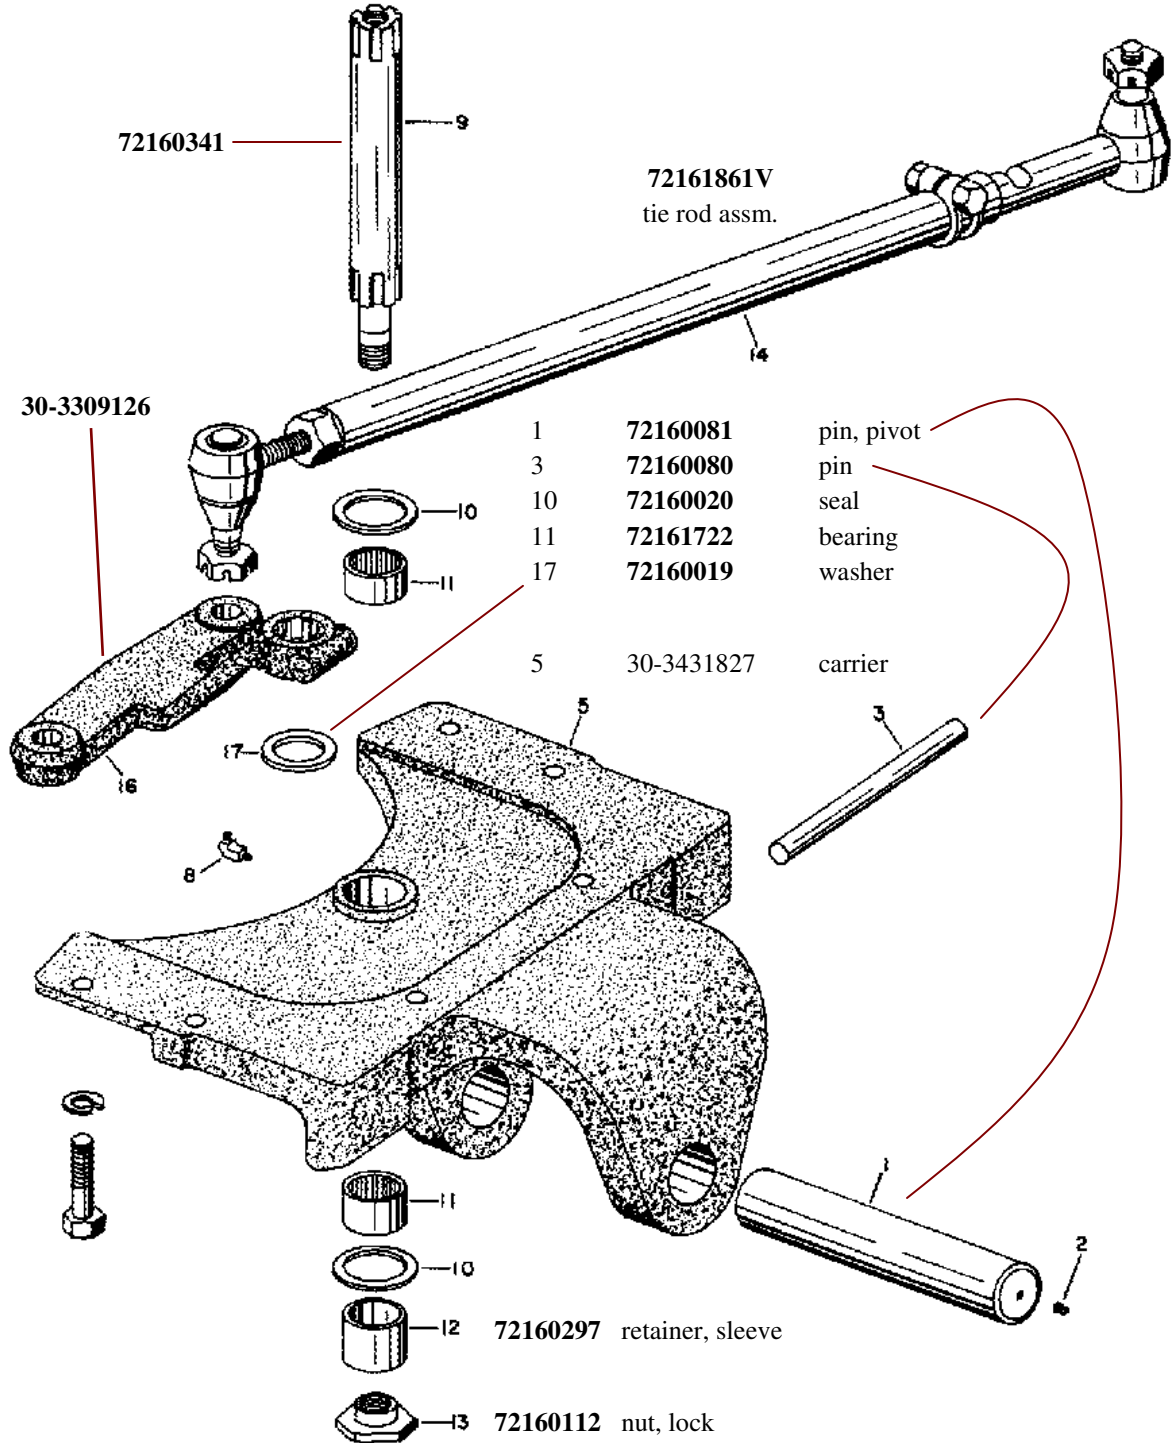

Adjustable Wide Front Axle

1	72161866	rod	3	72161794	boot
			2	70918787	nut 3/4
6	72162854V	tube			

72161861V tie rod assm.