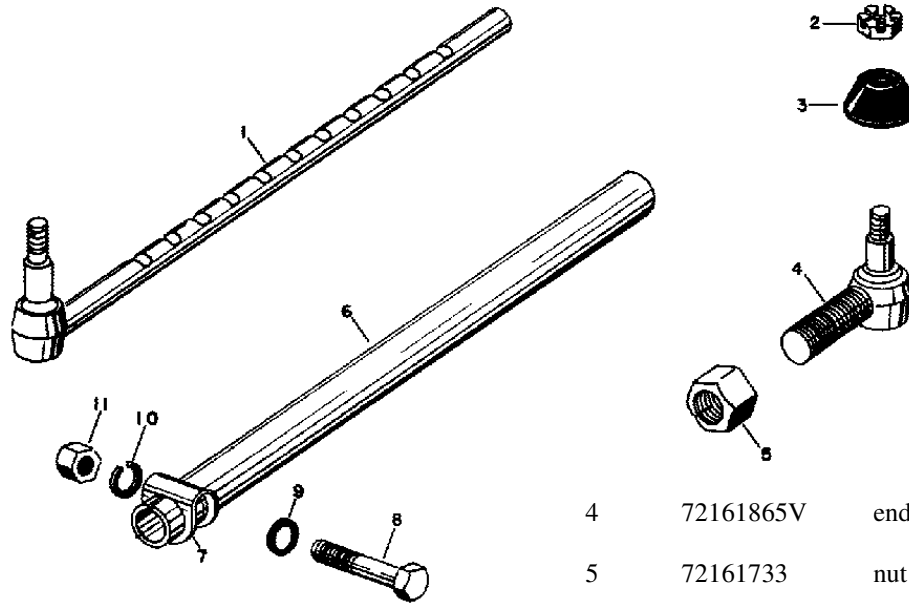

Adjustable Wide Front Axle

1	72161866	rod	3	72161794	boot
			2	70918787	nut 3/4
6	72162854V	tube			

72161861V tie rod assm.