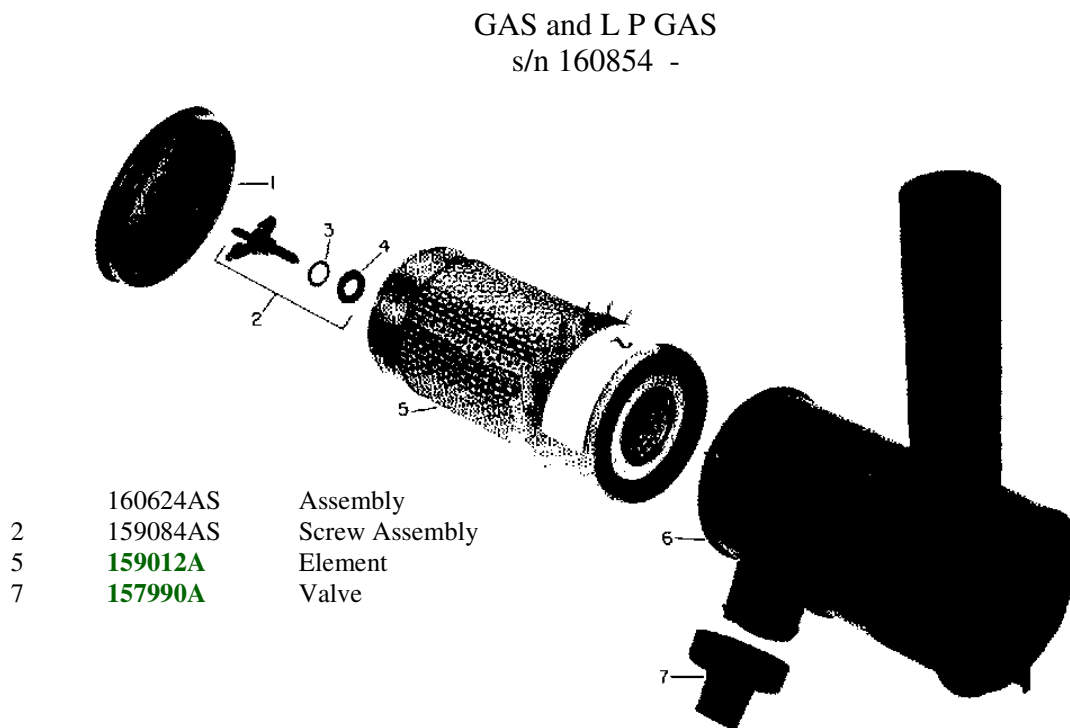

GAS and L P GAS

GAS and L P GAS
s/n 147569 - 160853

105781AS Assembly

101964A Lid

101965A Bowl

105782A Sleeve

105783A Body

101584A Spring

101968AS Screen

101585A Clip