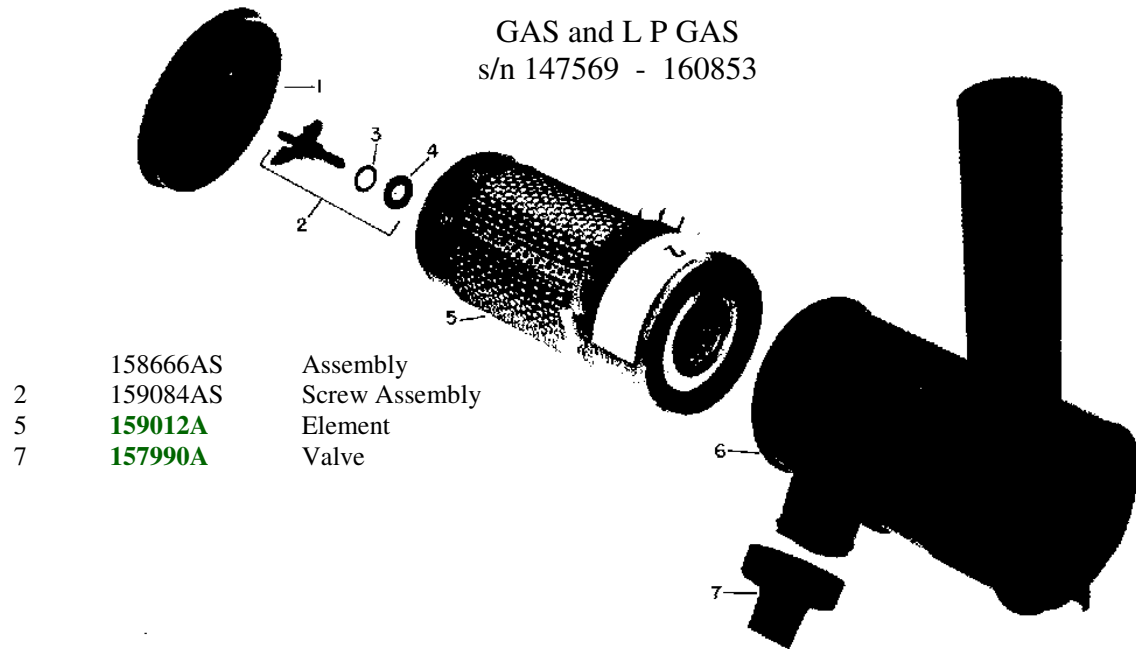

GAS and L P GAS

GAS and L P GAS
s/n 147569 - 160853

105781AS Assembly

101964A Lid

101965A Bowl

105782A Sleeve

105783A Body

101584A Spring

101968AS Screen

101585A Clip